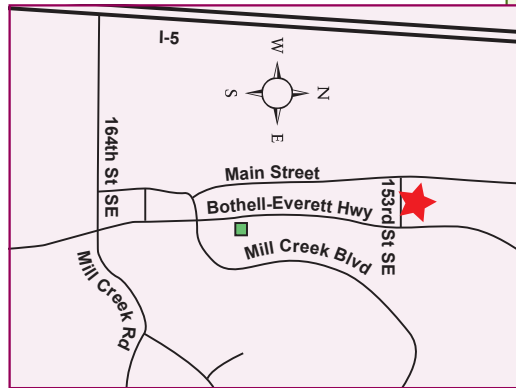

Mill Creek Festival Shuttle
This year the Festival is offering off site parking at the McCollum Park & Ride - 620 128th St SE, Everett (near Dumas Road). A bus will continuously circling between the Park & Ride and the Festival on Saturday from 7am to 7pm, and Sunday from 10am to 6pm. The bus will be stopping at Main Street near Starbucks.